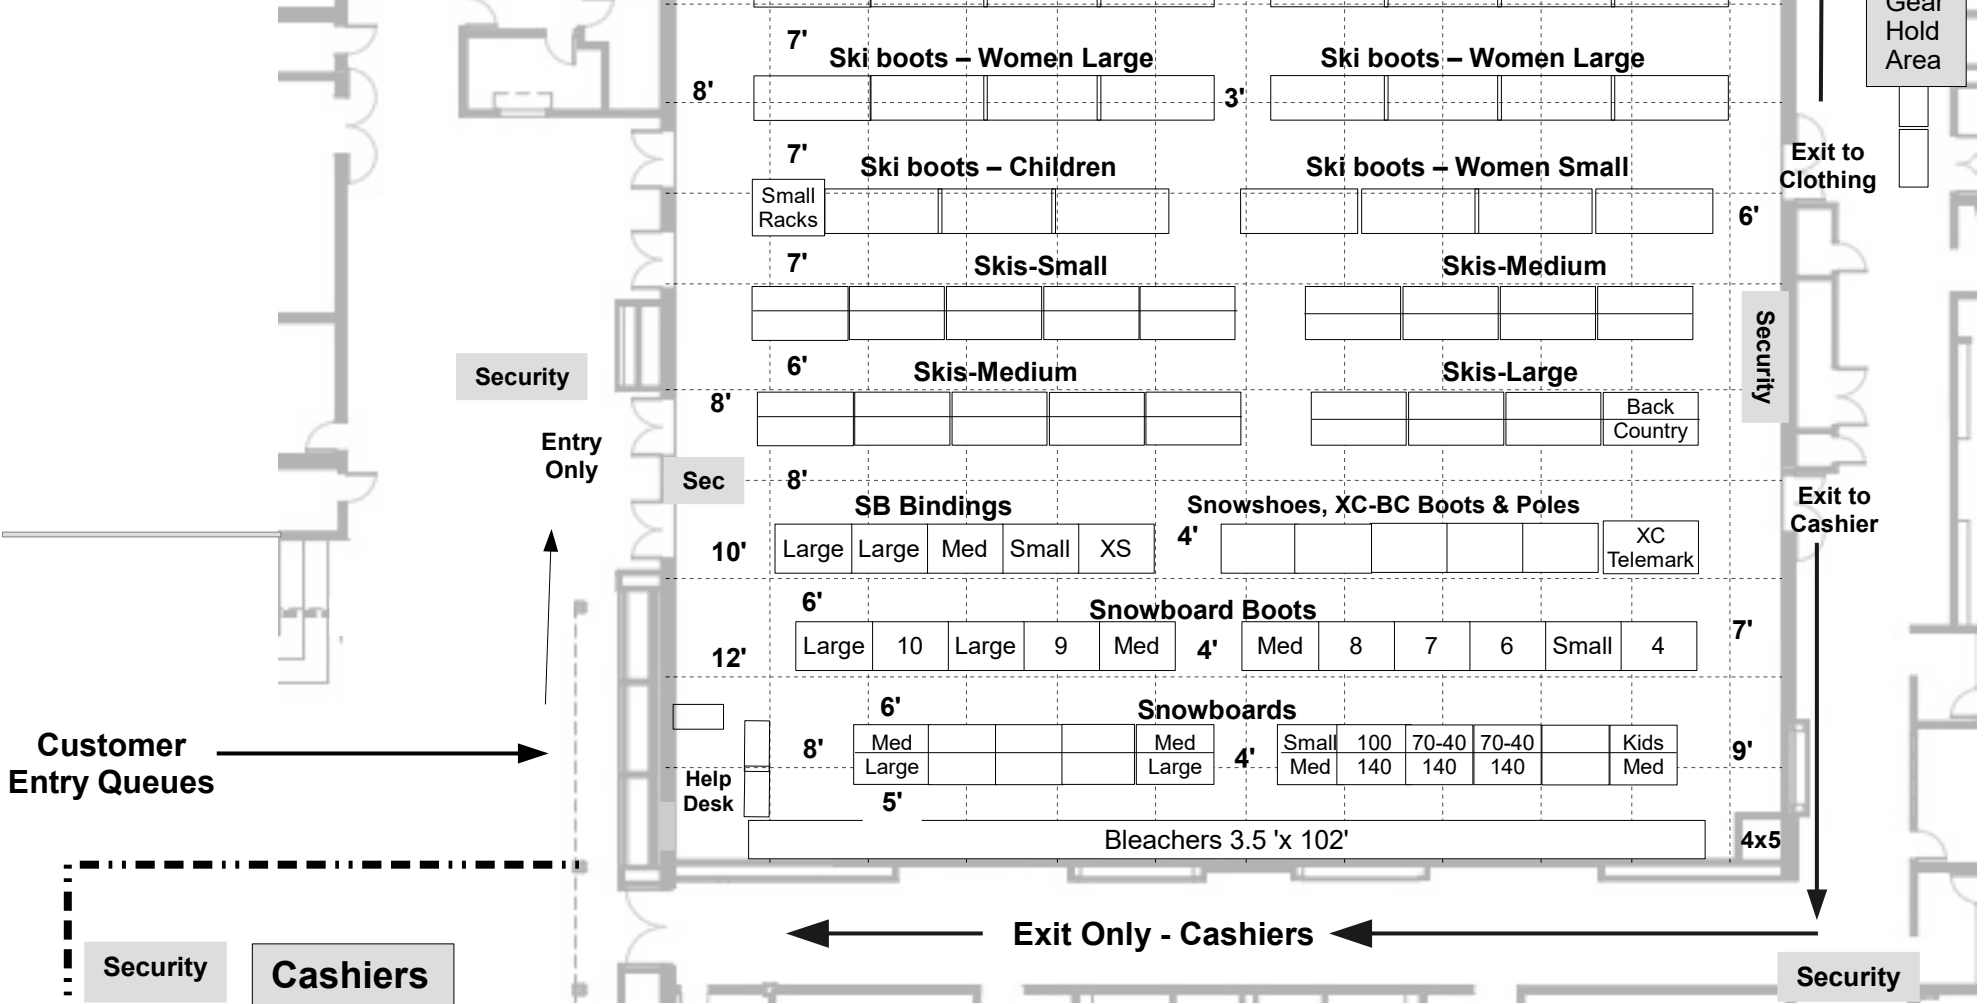

Main Gym – Skis, Snowboards, Boots, Poles

Entry
Exit Security

Aux Gym
Clothing, Helmets,
Goggles, Gloves,
More

114'x109' = 12,426 Sq Ft

Grid 10x10 feet

- 19 – Racks 10x6', Ski
- 8 – Racks 8x6', Snowboard
- 23 – Cafeteria Tables 4.5x11.5', Ski Boots
- 3 – Metal Racks 2x4x6', Kids Ski Boot
- 22 – Stages 8x4', SB Boots & Bindings
- 8 – Tables 6x2.5', Ski Pole
- 3 – Tables 6x2.5', Help Desk
- 6 – Tables 6x2.5', Valet Desk

Customer
Entry Queues

Security

Entry
Only

Sec

Security

Exit to
Cashier

Valet
Gear
Hold
Area

Exit to
Clothing

Security

Cashiers

Exit Only - Cashiers

Security